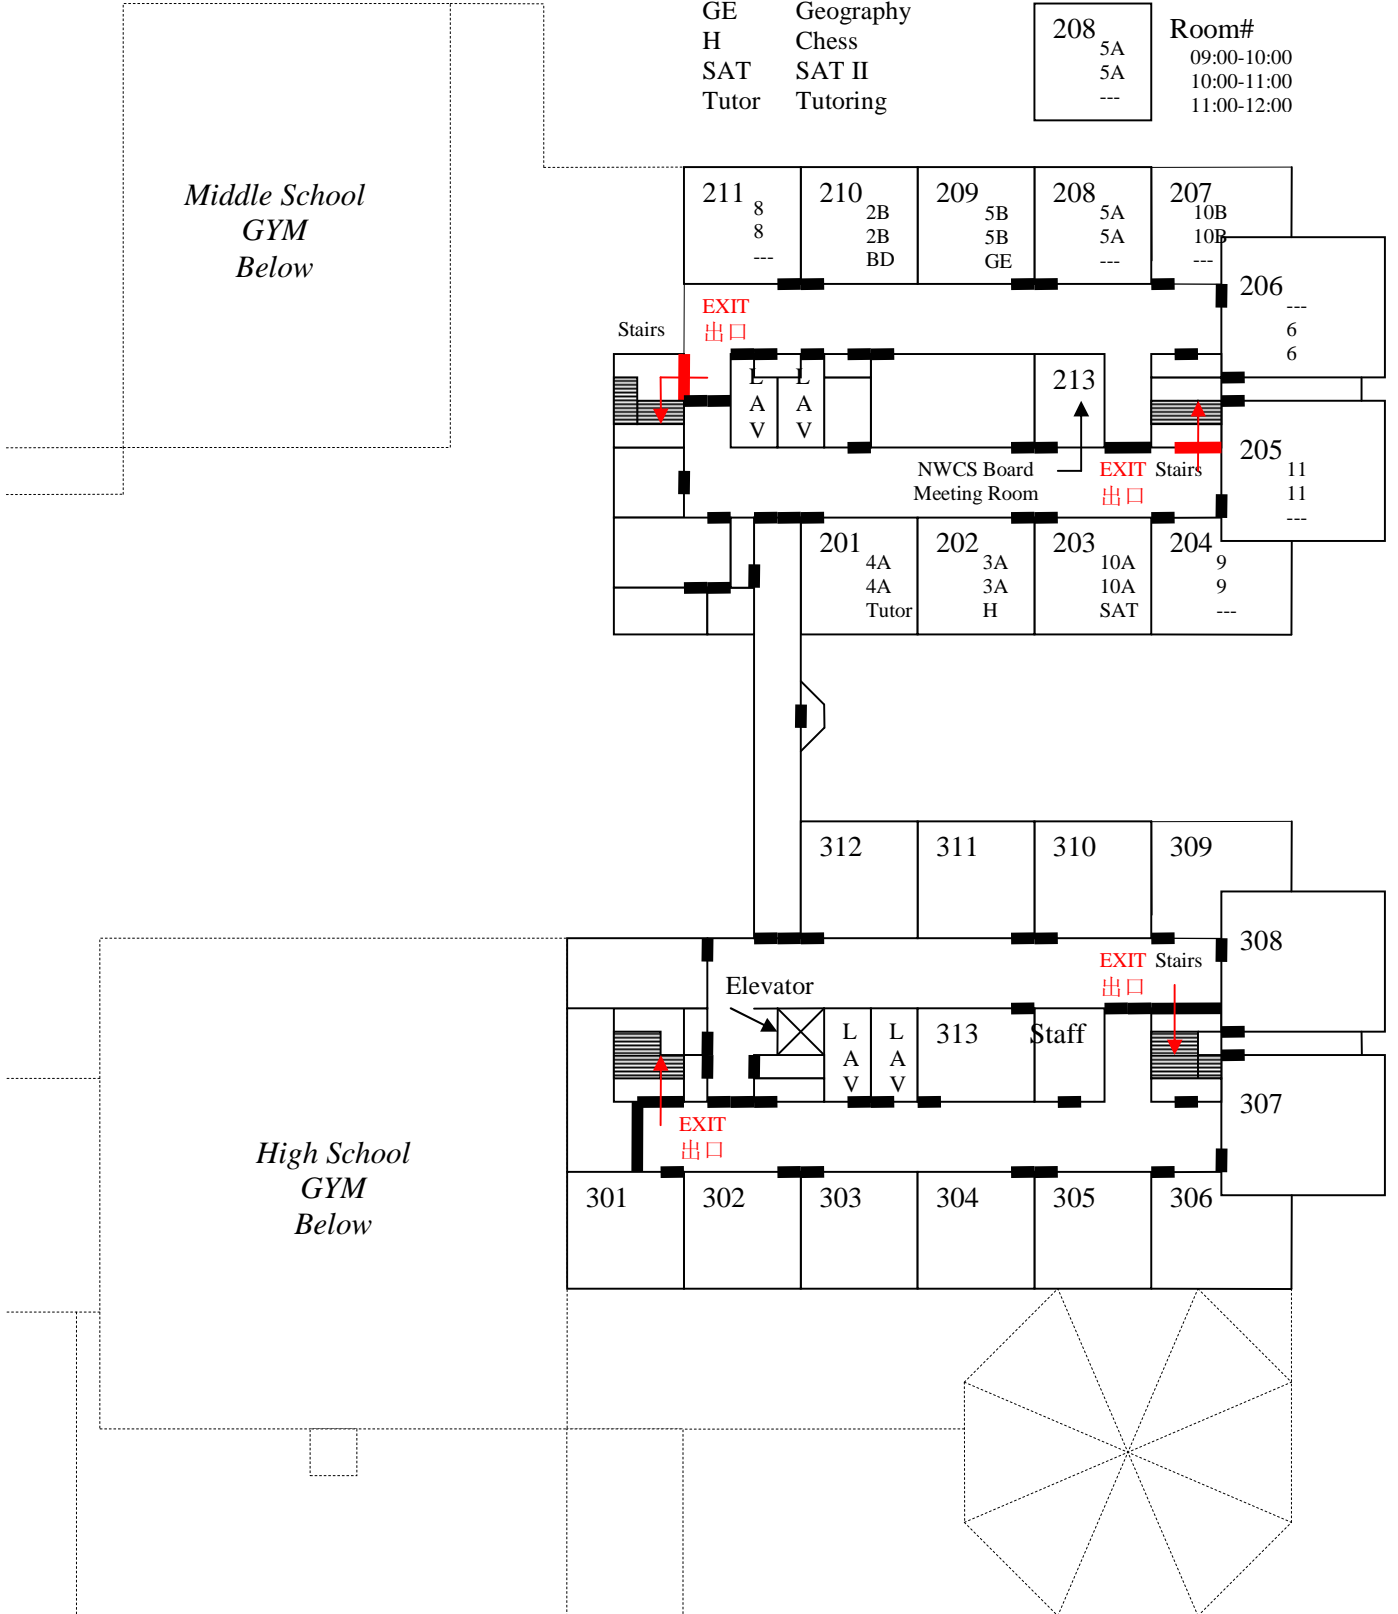

北威中文學校教室平面圖

NWCS Class Map
Briarcliff Middle School
Briarcliff Manor, NY

一樓 First Floor

| | | | |
|-------|---------------------------------|--------|-------------|
| ACC | Adult Chinese Conversation Club | Legend | |
| C1/C3 | Calligraphy/Painting | | |
| D | Dance | | |
| G | Origami | | |
| H | History | | |
| K | Kung Fu | 108 | Room# |
| | | 7A | 09:00-10:00 |
| | | 7A | 10:00-11:00 |
| | | G | 11:00-12:00 |

北威中文學校教室平面圖

NWCS Class Map
 Briarcliff Middle School
 Briarcliff Manor, NY

二樓 Second Floor

BD Beading
 GE Geography
 H Chess
 SAT SAT II
 Tutor Tutoring

Legend

| | |
|-----|-------------|
| 208 | Room# |
| 5A | 09:00-10:00 |
| 5A | 10:00-11:00 |
| --- | 11:00-12:00 |

Middle School
 GYM
 Below

High School
 GYM
 Below

北威中文學校教室平面圖

NWCS Class Map
Briarcliff Middle School
Briarcliff Manor, NY

一樓 First Floor

Legend

| | |
|-----|-------------|
| 108 | Room# |
| 7A | 09:00-10:00 |
| 7A | 10:00-11:00 |
| G | 11:00-12:00 |

| | |
|-----|-----|
| 208 | 5A |
| 5A | 5A |
| --- | --- |

Room#
 09:00-10:00
 10:00-11:00
 11:00-12:00