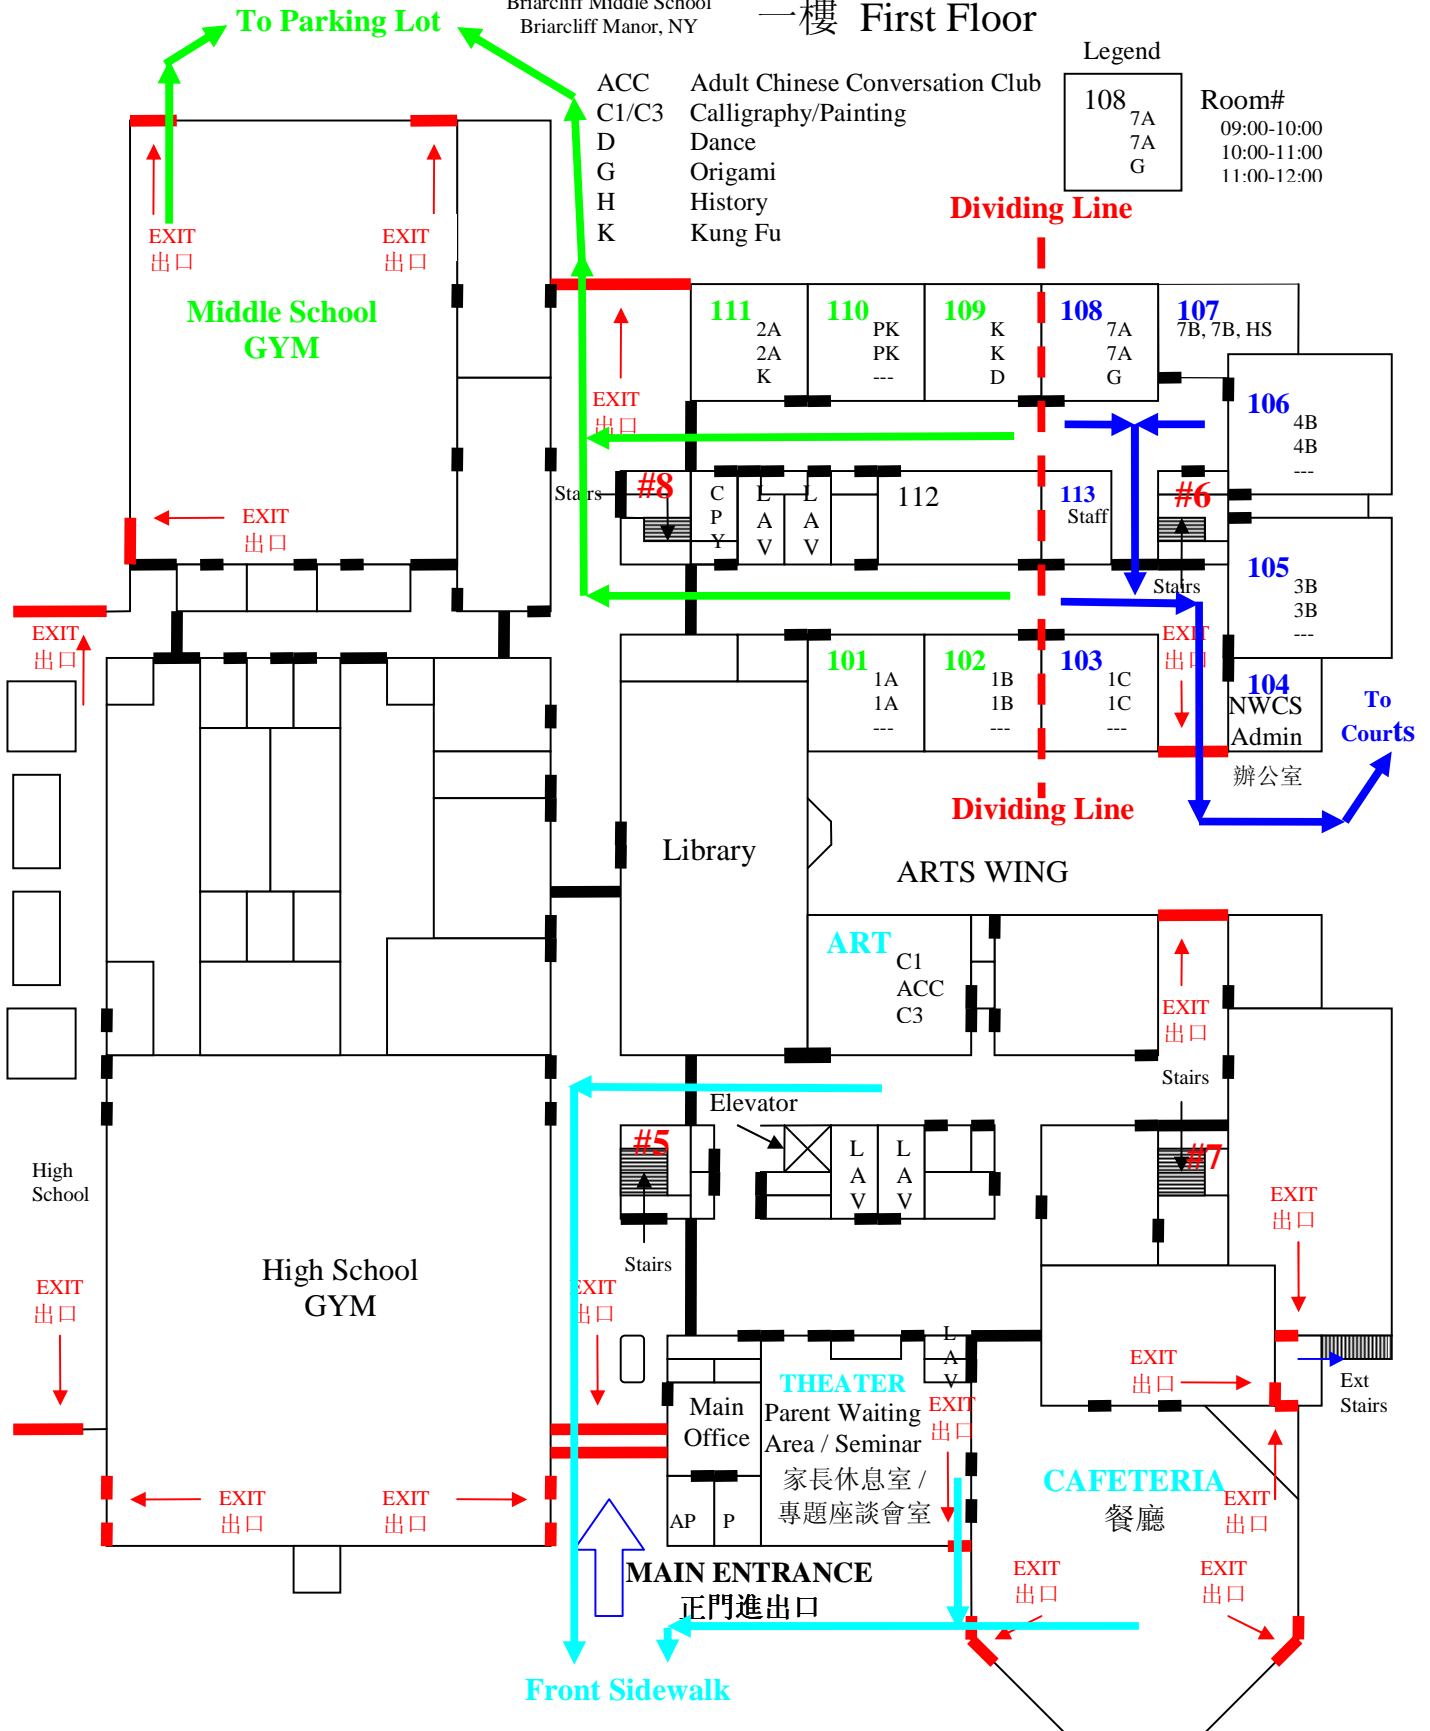

Middle School
 GYM
 Below

High School
 GYM
 Below

北威中文學校教室平面圖

NWCS Class Map
Briarcliff Middle School
Briarcliff Manor, NY

一樓 First Floor

Legend

| | |
|-----|-------------|
| 108 | Room# |
| 7A | 09:00-10:00 |
| 7A | 10:00-11:00 |
| G | 11:00-12:00 |

- ACC Adult Chinese Conversation Club
- C1/C3 Calligraphy/Painting
- D Dance
- G Origami
- H History
- K Kung Fu

Front Sidewalk

MAIN ENTRANCE
正門進出口

THEATER
Parent Waiting Area / Seminar
家長休息室 / 專題座談會室

CAFETERIA
餐廳

ARTS WING

Library

Middle School GYM

High School GYM

High School

Dividing Line

Dividing Line

To Courts

| | |
|-----|-----|
| 208 | 5A |
| 5A | 5A |
| --- | --- |

Room#
 09:00-10:00
 10:00-11:00
 11:00-12:00