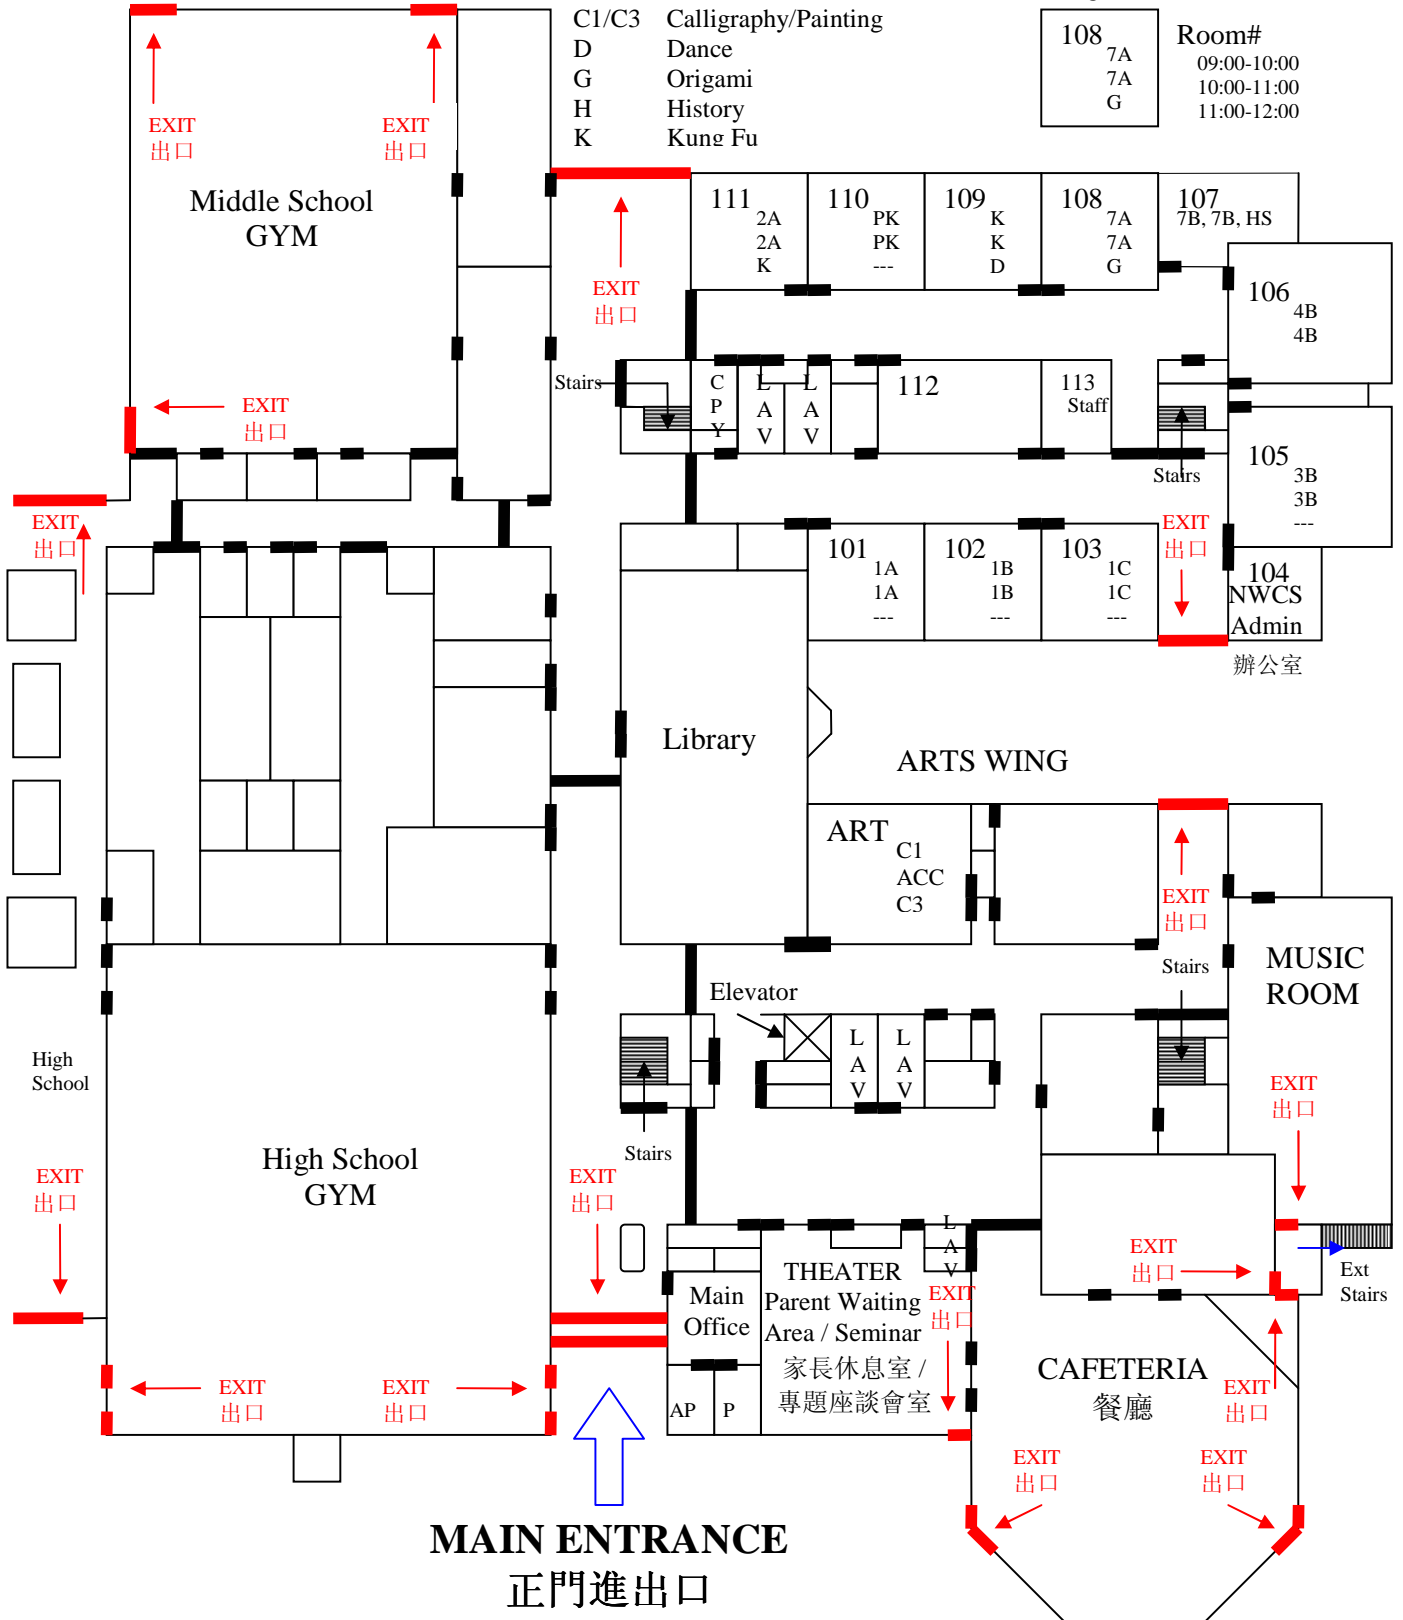

北威中文學校教室平面圖

NWCS Class Map
Briarcliff Middle School
Briarcliff Manor, NY

一樓 First Floor

| | | | |
|-------|---------------------------------|--------|-------------|
| ACC | Adult Chinese Conversation Club | Legend | |
| C1/C3 | Calligraphy/Painting | | |
| D | Dance | | |
| G | Origami | | |
| H | History | | |
| K | Kung Fu | 108 | Room# |
| | | 7A | 09:00-10:00 |
| | | 7A | 10:00-11:00 |
| | | G | 11:00-12:00 |

北威中文學校教室平面圖

NWCS Class Map
 Briarcliff Middle School
 Briarcliff Manor, NY

二樓 Second Floor

BD Beading
 GE Geography
 H Chess
 SAT SAT II
 Tutor Tutoring

Legend

| | |
|-----|-------------|
| 208 | Room# |
| 5A | 09:00-10:00 |
| 5A | 10:00-11:00 |
| --- | 11:00-12:00 |

Middle School
 GYM
 Below

High School
 GYM
 Below

北威中文學校教室平面圖

NWCS Class Map
Briarcliff Middle School
Briarcliff Manor, NY

一樓 First Floor

Legend

| | |
|-----|-------------|
| 108 | Room# |
| 7A | 09:00-10:00 |
| 7A | 10:00-11:00 |
| G | 11:00-12:00 |

| | |
|-----|-----|
| 208 | 5A |
| 5A | 5A |
| --- | --- |

Room#
 09:00-10:00
 10:00-11:00
 11:00-12:00